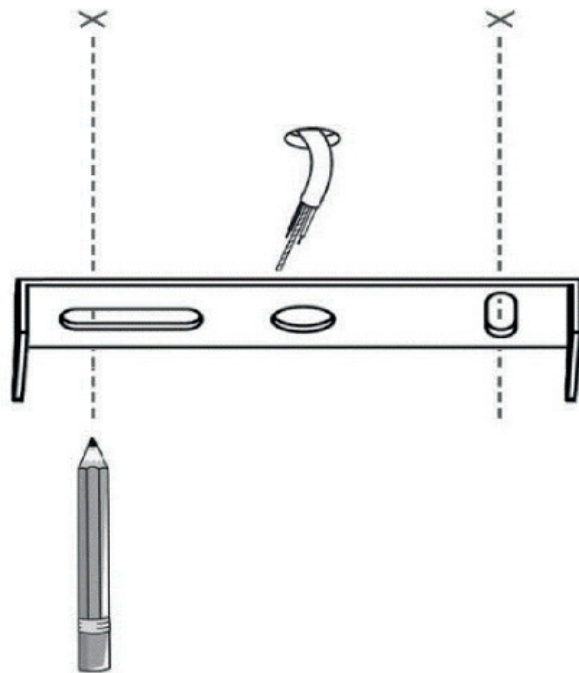

# PATTY

**SUSPENSION | CEILING LAMP | LUMINÁRIA TETO | LÂMPARA DE TECHO**  
**HÄNGELEUCHTE | OPKNOPING LAMP | LAMPADA A SOSPENSIONE**  
**ZAWIESZENIE**

---

**REF : 213720MOD**

 x2

1

2

3