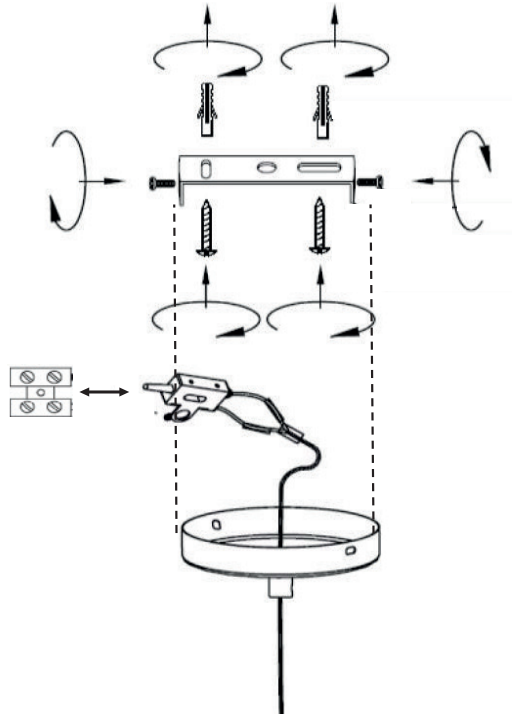

# PATTY

**SUSPENSION | CEILING LAMP | LUMINÁRIA TETO | LÂMPARA DE TECHO**  
**HÄNGELEUCHTE | OPKNOPING LAMP | LAMPADA A SOSPENSIONE**  
**ZAWIESZENIE**

---

**REF : 213720MOD**

 x2

1

2

3