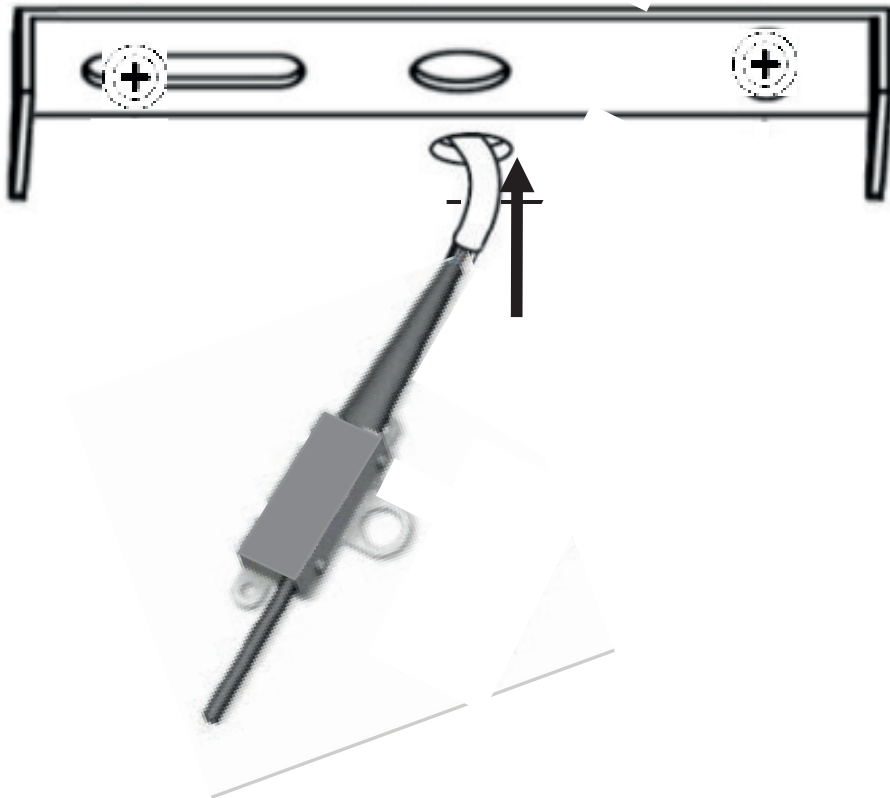

GB

L= Brown or Red
N= Blue

FR

L= Marron ou Rouge
N= Bleu

8