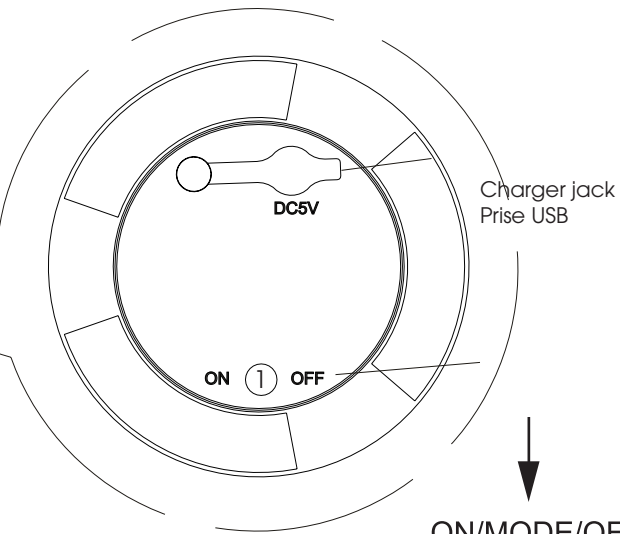

1

- Type de batterie (pack) : Lithium-Ion
- Type spécifique : 18650
- Nombre de packs de batteries : 1
- Volt / mah / wh : 3.7V / 4000mAh / 14.8wh

- Type of Battery (pack) : Lithium-Ion
- Specific type : 18650
- Number of battery packs : 1
- Volt / mah / wh : 3.7V / 4000mAh / 14.8wh

Batteries LED rechargeables
LED rechargeable batteries

- ☀️ Durée maximale / Maximum duration 60h
- ☀️ Durée maximale / Maximum duration 9h
- ☀️ Durée maximale / Maximum duration 4h

- Appuyer une fois brièvement sur (1) pour allumer la lampe
- Appuyer 2 secondes sur (1) pour éteindre
- Luminosité variable : 3 niveaux de luminosité. Appuyer sur (1) pour l'ajuster.

- Press quickly once on (1) to turn on the lamp
- Press 2 seconds on (1) to turn it off
- Variable luminosity: 3 levels of luminosity. Press on (1) to adjust it.

ON/MODE/OFF

IP44