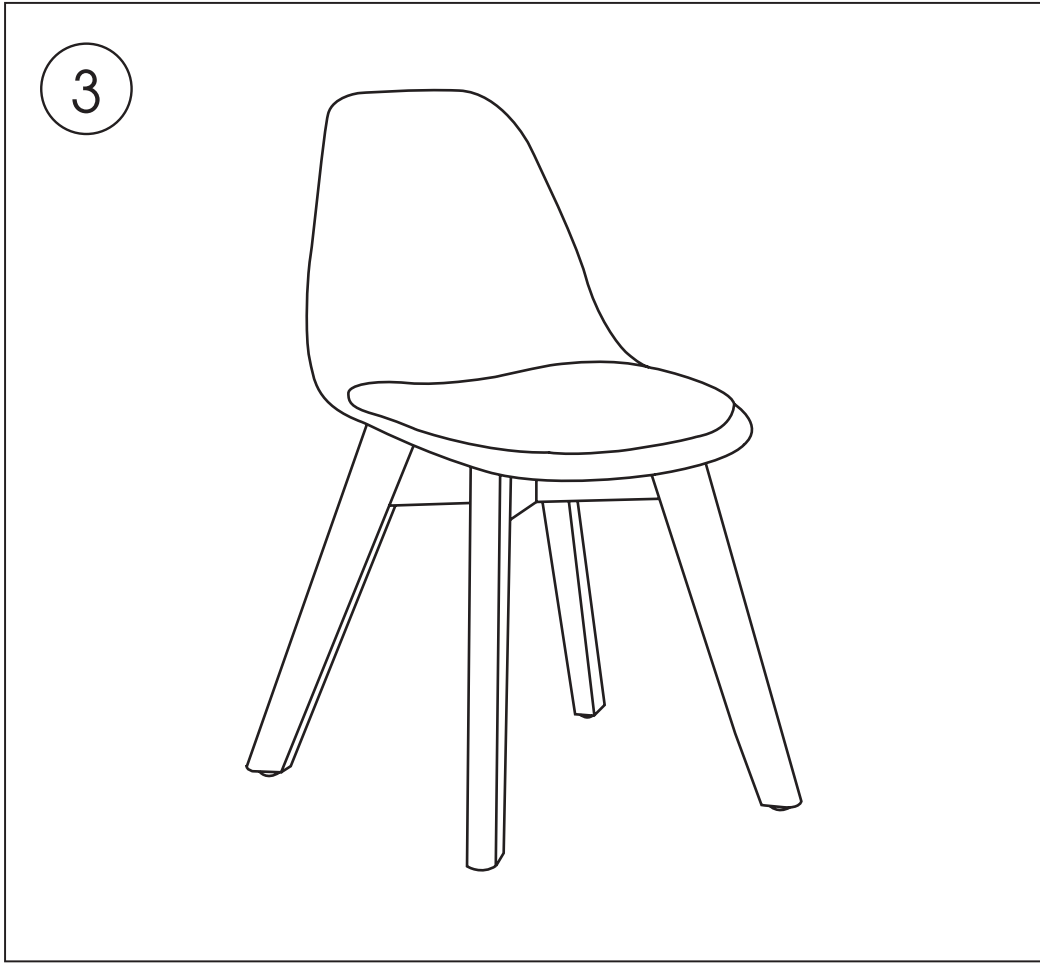

FR
Donnez ou recyclez vos meubles.

Association **ou** Magasin **ou** Déchèterie

<https://quefairedemesdechets.fr>