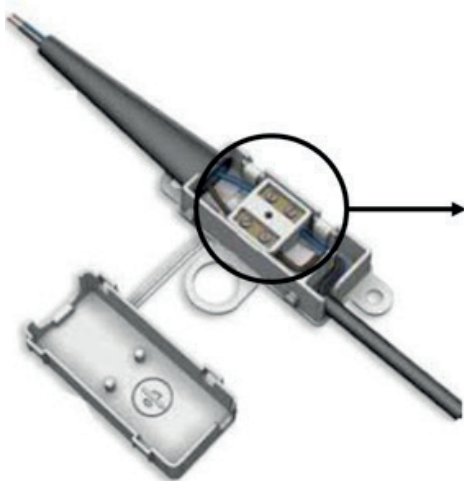

5

6

GB

L = Brown or Red

N = Blue

⊥ = Green/Yellow

FR

L = Marron ou rouge

N = Bleu

⊥ = Vert/Jaune