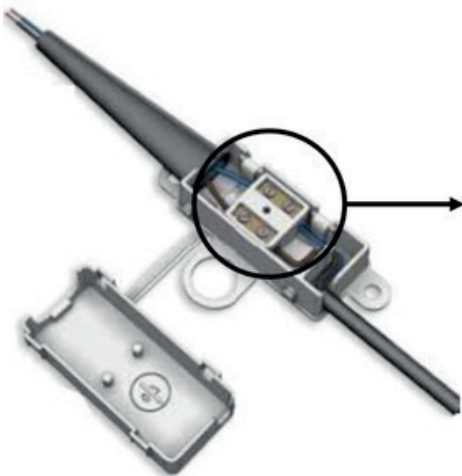

5

6

GB

L = Brown or Red

N = Blue

⊕ = Green/Yellow

FR

L = Marron ou rouge

N = Bleu

⊕ = Vert/Jaune